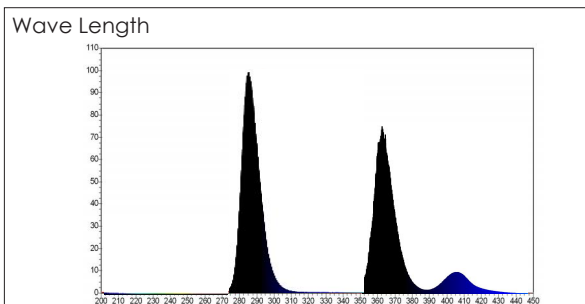

# LED-DOWN-LIGHT-16W

SUNFLUX MASTER COLLECTION · CPH

Item No.:

Usage:

*For the purpose of household and commercial animal breeding.*

Part No.:	
Type:	Down Light
Power:	16Watt
Input Volt.:	230VAC/50Hz
Input Current	Max. 80mA
PF:	>0.85
Dimming:	0-10V / 1-10V
Radiation flux:	3.70 Watt
Wave Length:	295 / 365 / 405nm
Beam Angle:	120°
Product Size:	Dia.150 x 50 mm
Cut-hole Size:	Min. 135mm
Driver:	CE