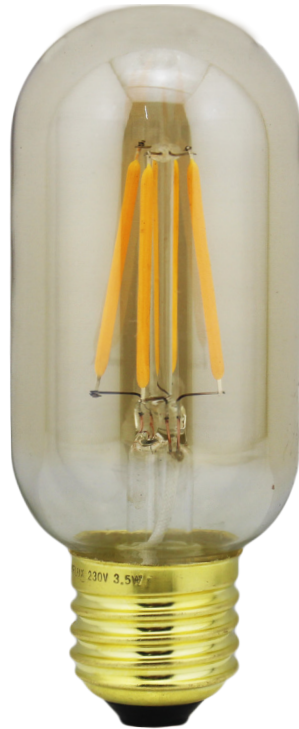

LED-T45-2W-E27

SUNFLUX MASTER COLLECTION · CPH

Item No.: 27047

Usage:

For the purpose of household, office and commercial lighting.

Part No.:	27047
Type:	T45 Bulb
Power:	2Watt
Input Volt.:	230VAC
Input Current	15mA
PF:	>0.5
Dimming:	No
Lumen (Typ.):	200Lm
Color Temp.:	2400K
CRI:	>90
Beam Angle:	360°
MacAdam:	SDCM<3
UGR:	--
Size:	Dia.45 x 110 mm
IP:	40
Driver:	CE, Flicker Free
Lifespan (L70):	15.000 hrs
On/Off:	>50.000 times
Confirm to:	LM80