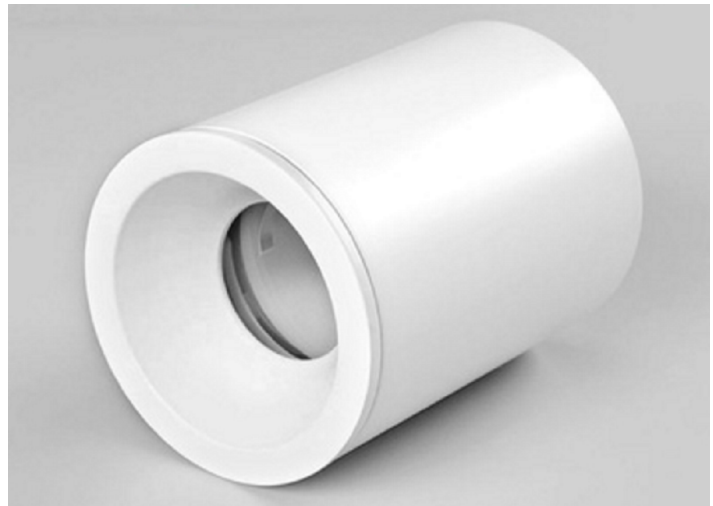

SunFlux™

Outdoor Downlight

- IP65
- Anti-Glare
- Quick installation.
- 5 Years Warranty.

Item No.	DL21065D-85
Socket	GU10
Input	AC 100V-240V
Frequency	50Hz-60Hz
Power Factor	-
Max.	<35 W Halogen lamp
Bulb Diameter	50 mm
Bulb Height	55 mm
Color Rendering Index	Depends on bulb
Type	Surface mounted downlight
Light Angle	30°+
Glass	YES
Lifespan	> 50.000 hrs
Front	Ø 85 mm.
Height	118 mm.
Cut out	Surface mounted
IP Rate	IP65
Wire	0.5 - 2.5 mm ²
Connect	Quick connector* (option)

*Option: Quick connector