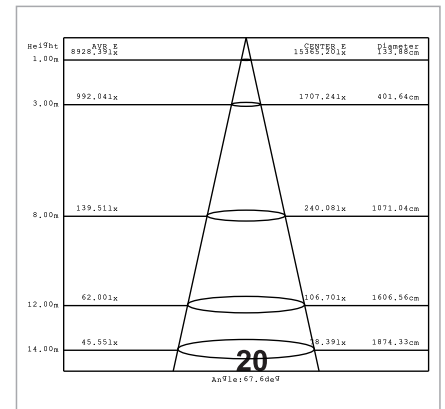

LED HIGH BAY 200W

SUNFLUX MASTER COLLECTION-CPH

Item No.: 19015

Specifikationer for SunFlux Højloftslampe med Alu skærm

Usage:

For the purpose of warehouse and commercial building lighting

SunFlux:
200W LED Højloftslampe 19015
3000K 17250lm

Dette lysarmatur har indbyggede diodelyskilde i energiklasse: **A+**

A+
A
B
C
D
E

Lysarmaturets lyskilde kan ikke udskiftes

874/2012
200 kWh/1000h

Part No.	Input Volt.	Power	Typical Flux	Color Temp.	CRI	Dimming
19015	230V~	200W	17250lm	*3000K	* >85	*Optional

Size (Housing)	Beam Angle	Outside-Color	IP	Driver	Lifespan (L70)	*Plus Option	Warranty
240x160 mm	*45/90/120°	*Gray/Black/White	65	MW MEAN WELL	50,000	DALI DIMMING	3-Years

*Optional.