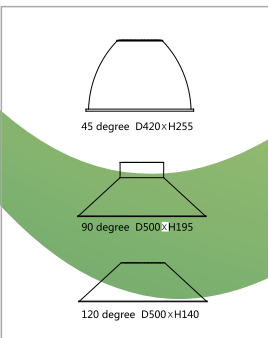

LED HIGH BAY 200W

SUNFLUX MASTER COLLECTION-CPH

Item No.: 19015

Specifikationer for SunFlux Højloftslampe med Alu skærm

Usage:

For the purpose of warehouse and commercial building lighting

SunFlux:
200W LED Højloftslampe 19015
3000K 17250lm

Dette lysarmatur har indbyggede diodelyskilde i energiklasse: **A+**

A+
A
B
C
D
E

Lysarmaturets lyskilde kan ikke udskiftes

874/2012
200 kWh/1000h

Part No.	Input Volt.	Power	Typical Flux	Color Temp.	CRI	Dimming
19015	230V~	200W	17250lm	*3000K	* >85	*Optional

Size (Housing)	Beam Angle	Outside-Color	IP	Driver	Lifespan (L70)	*Plus Option	Warranty
240x160 mm	*45/90/120°	*Gray/Black/White	65	MW MEAN WELL	50,000	DALI DIMMING	3-Years

*Optional.