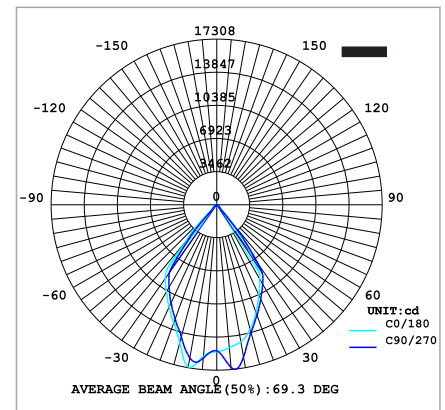

LED HIGH BAY 200W

SUNFLUX MASTER COLLECTION-CPH

Item No.: 19015

Specifikationer for SunFlux Højloftslampe med Alu skærm

Usage:

For the purpose of warehouse and commercial building lighting

SunFlux:
200W LED Højloftslampe 19015
3000K 17250lm

Dette lysarmatur har indbyggede diodelyskilde i energiklasse: **A+**

A+
A
B
C
D
E

Lysarmaturets lyskilde kan ikke udskiftes

874/2012
200 kWh/1000h

Part No.	Input Volt.	Power	Typical Flux	Color Temp.	CRI	Dimming
19015	230V~	200W	17250lm	*3000K	* >85	*Optional

Size (Housing)	Beam Angle	Outside-Color	IP	Driver	Lifespan (L70)	*Plus Option	Warranty
240x160 mm	*45/90/120°	*Gray/Black/White	65	MW MEAN WELL	50,000	DALI DIMMING	3-Years

*Optional.