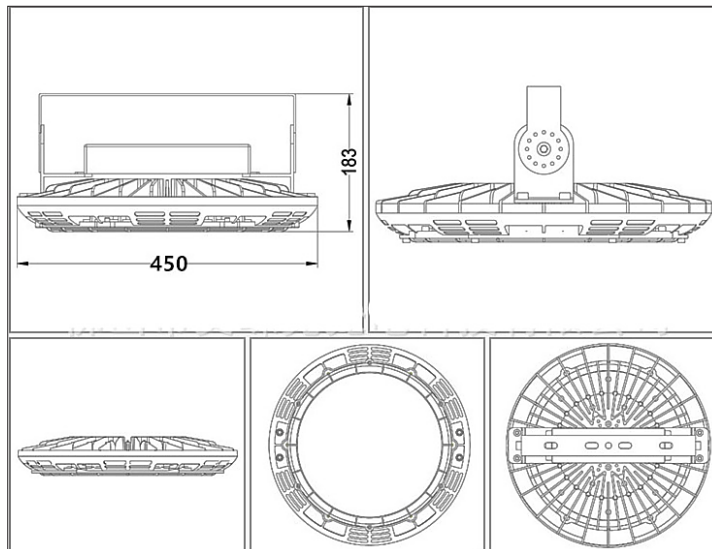

AQUA POWER SUN

AQUACULTURE LED COLLECTION- CPH

Part No.: 26034

AQUA POWER SUN 300W

Natural daytime light for land based farms. Special coated for rough environment above salt- and freshwater tanks.

FASTER GROWTH
REDUCED MATURATION
HIGHER HARVEST WEIGHT
SUPPRESSION OF ALGAE GROWTH

Beam Diagram

Barcode :	5710777 260341
Part no. :	26034
Input Voltage :	100-240VAC
Input Current :	MAX. 3A
Power :	300Watt
Power Factor :	>0.97 @230VAC
Efficiency (Typ.) :	90%
Dimming :	DALI / 1-10V / PWM / Softstart
Warranty :	3-Years

AQUA POWER SUN

AQUACULTURE LED COLLECTION · CPH

Part No.: 26034

AQUA POWER SUN 300W

Color temp. :	6000-6500K
Lumen :	33,000Lm
CRI Green :	>80
Beam angle :	120°
IP :	65
Lamp working temp. :	-10° to +50°C
Driver working temp. :	-40° to +90°C
Driver working humidity :	10-90%RH
Lifespan :	35,000hrs
On/Off :	>50,000times
Confirm to :	LM80
Certificate :	CE RoHS SAA UL DLC-PREMIUM
Cooling house :	Alu. 6063
Defuser :	Stalinite glass
Cooling house coating :	Seawater proof coating
LED Chip :	Philips LUXEON 3030
LED Driver :	Meanwell HLG-320