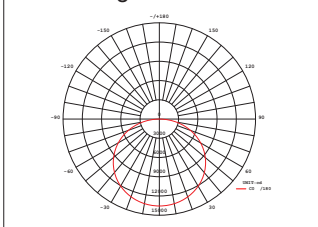

Beam Diagram

Barcode :	5710777 260341
Part no. :	26034
Input Voltage :	100-240VAC
Input Current :	MAX. 3A
Power :	300Watt
Power Factor :	>0.97 @230VAC
Efficiency (Typ.) :	90%
Dimming :	DALI / 1-10V / PWM / Softstart
Warranty :	3-Years

AQUA POWER SUN

AQUACULTURE LED COLLECTION · CPH

Part No.: 26034

AQUA POWER SUN 300W

Color temp. :	6000-6500K
Lumen :	33,000Lm
CRI Green :	>80
Beam angle :	120°
IP :	65
Lamp working temp. :	-10° to +50°C
Driver working temp. :	-40° to +90°C
Driver working humidity :	10-90%RH
Lifespan :	35,000hrs
On/Off :	>50,000times
Confirm to :	LM80
Certificate :	CE RoHS SAA UL DLC-PREMIUM
Cooling house :	Alu. 6063
Defuser :	Stalinite glass
Cooling house coating :	Seawater proof coating
LED Chip :	Philips LUXEON 3030
LED Driver :	Meanwell HLG-320