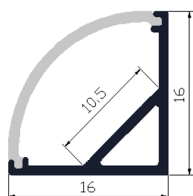

## Usage:

*For the purpose of household, commercial and decoration lighting.*

END CAP

INSTALLATION CLIP

Part No.: 02101

Type: ALU. Profile

Size: 16 x 16 x L-1800mm

IP: 20

LED Strip Width:  $\leq 10\text{mm}$

Strip Power:  $\leq 15\text{W/meter}$