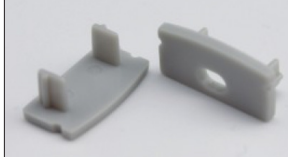

# ALU.-PROFILE

SUNFLUX MASTER COLLECTION · CPH

Item No.: 02101

## Usage:

*For the purpose of household, commercial and decoration lighting.*

END CAP

INSTALLATION CLIP

Part No.: 02101

Type: ALU. Profile

Size: 16 x 16 x L-1800mm

IP: 20

LED Strip Width:  $\leq 10\text{mm}$

Strip Power:  $\leq 15\text{W/meter}$