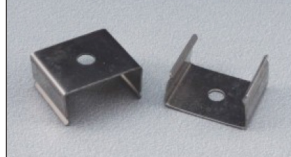

# ALU.-PROFILE

SUNFLUX MASTER COLLECTION · CPH

Item No.: 02101

## Usage:

*For the purpose of household, commercial and decoration lighting.*

END CAP

INSTALLATION CLIP

Part No.: 02101

Type: ALU. Profile

Size: 16 x 16 x L-1800mm

IP: 20